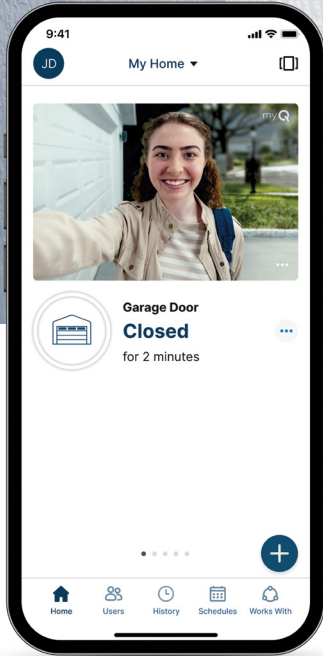

New myQ
Video Keypad

Visibility to your real front door

The myQ Video Keypad allows homeowners to monitor and control access to the busiest door of their home. Innovative features give users peace of mind that they know who is coming and going from their home — and when.

83% of US homes have attached garages which for many is the main entry point to the home:

- Homeowners: 70%
- Friends and family: 35%
- Service providers: 29%

Personalized Access

Create unique PIN codes and schedule access for family, guests, and service providers.